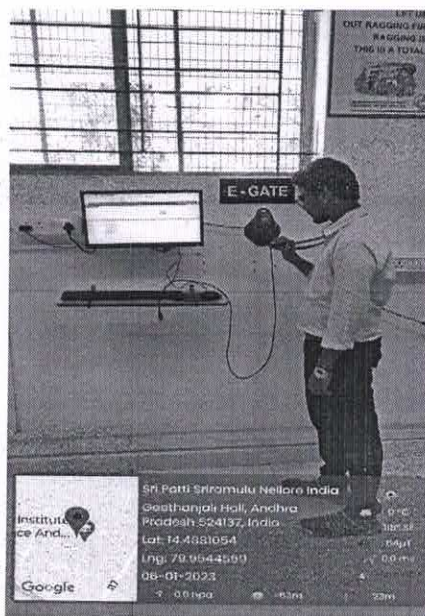

Method of Computing per day usage of Library

E-Gate

Library users log-in to the library through e-gate (ILMS AutoLib 8.2V) at the entrance of the library. While entering in to the library, users can scan their Roll number (Scanning of ID Roll no. with Barcode) with the scanner provided at the entrance of the library and log-out while returning from the library. Reports will be generated on usage of the library.