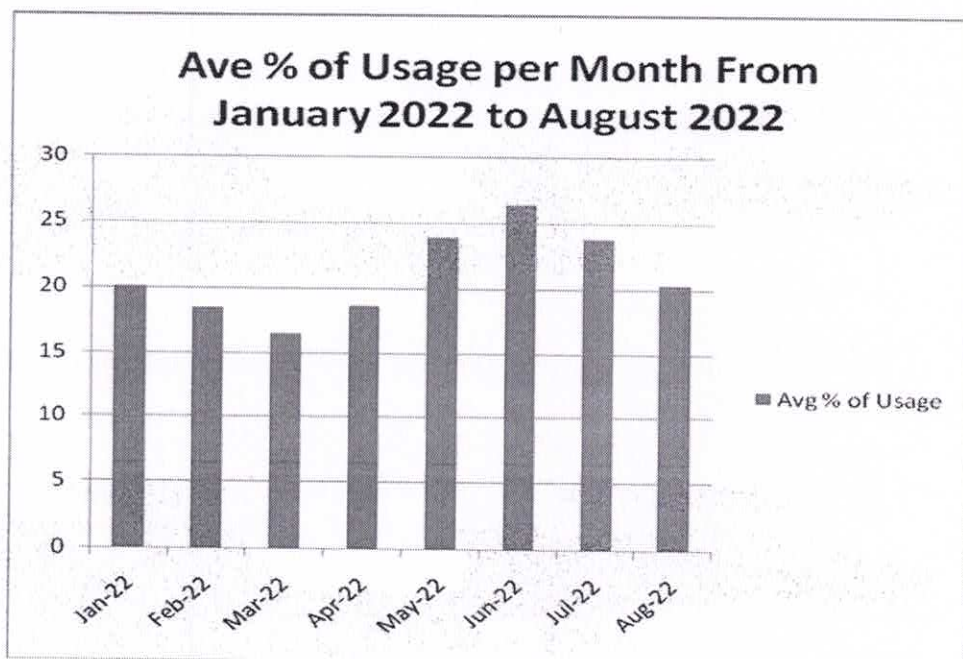

Month	Avg % of Usage
Jan-22	20.11
Feb-22	18.44
Mar-22	16.54
Apr-22	18.62
May-22	23.89
Jun-22	26.38
Jul-22	23.82
Aug-22	20.33

*C. Sridhar* 06/01/23  
LIBRARIAN

*Librarian*

**GEETHANJALI INSTITUTE OF  
SCIENCE & TECHNOLOGY**  
3rd Mile Nellore Bombay Highway,  
Gangavaram (V), Kovur (M),  
Nellore Dist. (A.P) - 524 137.