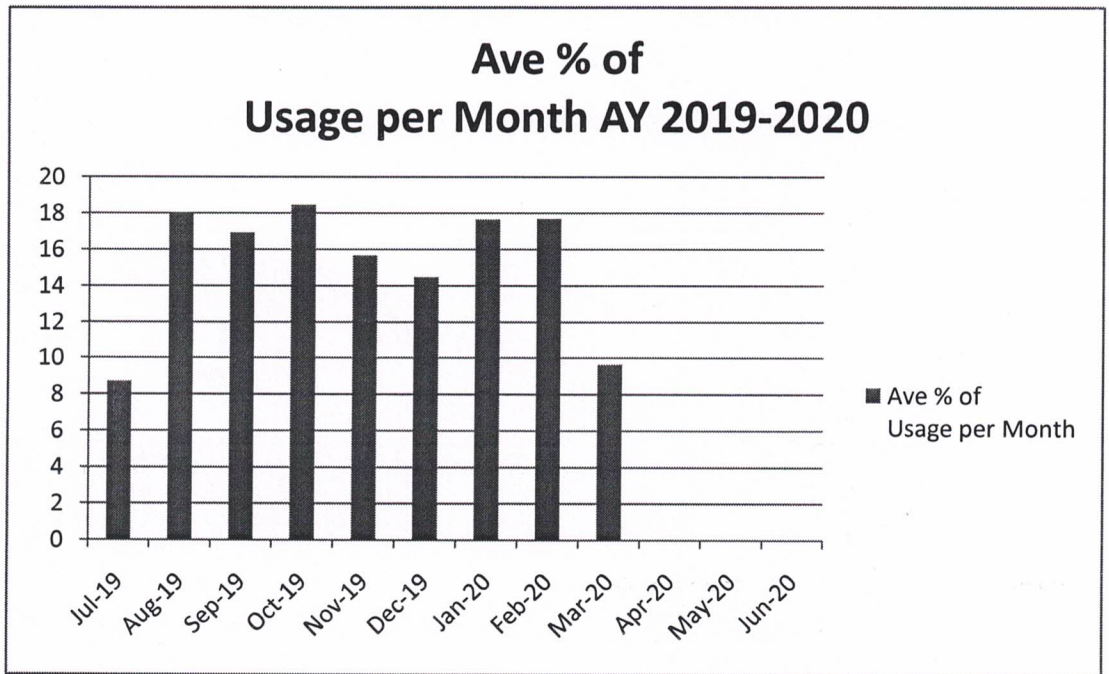

Library and Information Centre

Percentage per day usage of library by teachers and students

A library is a place where books and sources of information are stored. They make it easier for students to get access to them for various purposes. Libraries are very helpful they include books, magazines, newspapers, DVDs, Rare Books, Competitive Books and more. Students use libraries to study. Libraries help the students to develop good reading and study habits. The libraries provide information and services that are essential for learning and progress.

MONTH	Ave % of Usage per Month
Jul-19	8.7
Aug-19	18.01
Sep-19	16.92
Oct-19	18.46
Nov-19	15.68
Dec-19	14.48
Jan-20	17.66
Feb-20	17.7
Mar-20	9.64
Apr-20	0
May-20	0
Jun-20	0

Due to COVID 19 pandemic the college remains closed from March 2020 to June 2020.